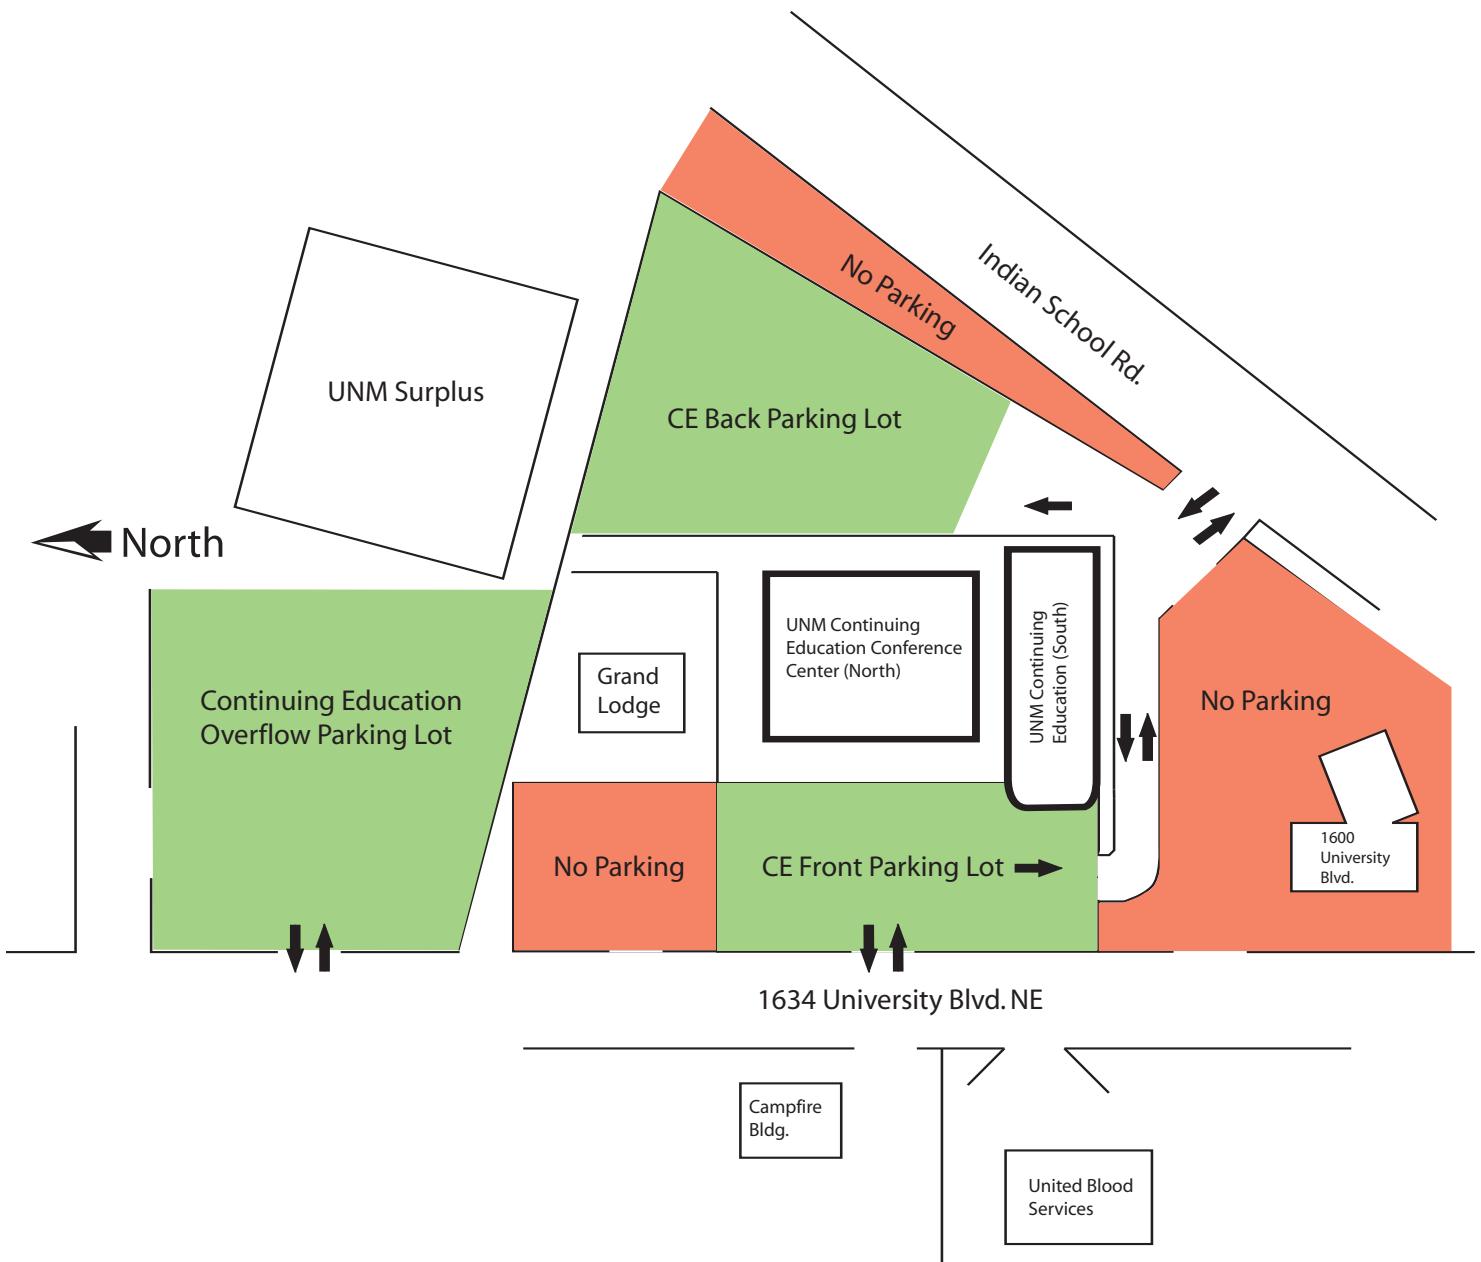

# Parking Areas and Procedures

Over flow area available only when both front and back lots are full.

Parking

No Parking

505-277-0077

dce.unm.edu

1634 University Blvd. NE